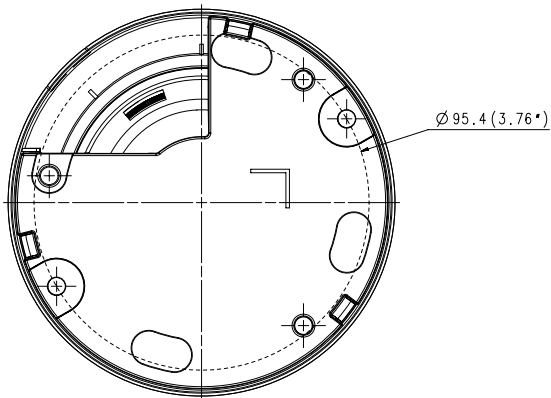

## Compatible Accessories (Optional)

Video	
Imaging Device	1/2.8" 2M CMOS
Resolution	1920 x 1080
Max. Framerate	30fps @1080p(N), 25fps @ 1080p(P)
Min. Illumination	Color : 0.27Lux (F2.0, 1/30sec) B/W : 0.017Lux
Video Out	BNC(AHD / TVI / CVI / CVBS Selectable)
Video Transmission Distance	500m(5C2V Coaxial Cable)
Lens	
Focal Length (Zoom Ratio)	2.8mm fixed focal
Max. Aperture Ratio	F2.0
Angular Field of View	H: 113.7° / V: 61.5° / D: 134.5°
Min. Object Distance	0.5m(1.64ft)
Focus Control	Manual
Pan / Tilt / Rotate	
Pan / Tilt / Rotate Range	0°~350° / 0°~67° / 0°~355°
Operational	
Camera Title	Displayed up to 15 characters
Day & Night	Auto(ICR)
Backlight Compensation	BLC, HLC, WDR
Wide Dynamic Range	120dB
Digital Noise Reduction	SSNRIV
Defog	Support
Motion Detection	4ea
Privacy Masking	8ea, rectangular zones
Gain Control	Low / Middle / High / Very High
White Balance	ATW / AWC / Manual / Indoor / Outdoor
Electronic Shutter Speed	1 ~ 1/12,000sec
Video Rotation	H-Rev / V-Rev
Analytics	Motion detection
Coaxial Protocol	ACP(AHD Coax Protocol), TCP(TVI Coax Protocol), CCP(CVI Coax Protocol) CVBS : Pelco-C(Coaxitron)
Environmental & Electrical	
Operating Temperature / Humidity	-10°C ~ +55°C(+14°F ~ +131°F) / Less than 90% RH
Input Voltage	12VDC
Power Consumption	Max 3.6W
Mechanical	
Color / Material	Ivory / Plastic

**Product Dimensions / Weight**

Ø110 x 86mm(4.33 x 3.39"), 221g(0.49 lb)

- The latest product information / specification can be found at [hanwha-security.com](http://hanwha-security.com)
- Design and specifications are subject to change without notice.
- Wisenet is the proprietary brand of Hanwha Techwin, formerly known as Samsung Techwin.

SCD-6023R  
Appearance Drawing  
Unit:mm(inch)