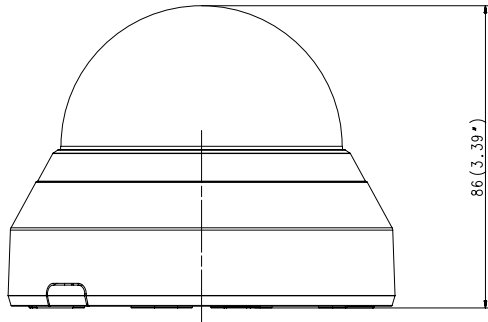

## Compatible Accessories (Optional)

Video	
Imaging Device	1/2.8" 2M CMOS
Resolution	1920 x 1080
Max. Framerate	30fps @1080p(N), 25fps @ 1080p(P)
Min. Illumination	Color : 0.27Lux (F2.0, 1/30sec) B/W : 0.017Lux
Video Out	BNC(AHD / TVI / CVI / CVBS Selectable)
Video Transmission Distance	500m(5C2V Coaxial Cable)
Lens	
Focal Length (Zoom Ratio)	2.8mm fixed focal
Max. Aperture Ratio	F2.0
Angular Field of View	H: 113.7° / V: 61.5° / D: 134.5°
Min. Object Distance	0.5m(1.64ft)
Focus Control	Manual
Pan / Tilt / Rotate	
Pan / Tilt / Rotate Range	0°~350° / 0°~67° / 0°~355°
Operational	
Camera Title	Displayed up to 15 characters
Day & Night	Auto(ICR)
Backlight Compensation	BLC, HLC, WDR
Wide Dynamic Range	120dB
Digital Noise Reduction	SSNRIV
Defog	Support
Motion Detection	4ea
Privacy Masking	8ea, rectangular zones
Gain Control	Low / Middle / High / Very High
White Balance	ATW / AWC / Manual / Indoor / Outdoor
Electronic Shutter Speed	1 ~ 1/12,000sec
Video Rotation	H-Rev / V-Rev
Analytics	Motion detection
Coaxial Protocol	ACP(AHD Coax Protocol), TCP(TVI Coax Protocol), CCP(CVI Coax Protocol) CVBS : Pelco-C(Coaxitron)
Environmental & Electrical	
Operating Temperature / Humidity	-10°C ~ +55°C(+14°F ~ +131°F) / Less than 90% RH
Input Voltage	12VDC
Power Consumption	Max 3.6W
Mechanical	
Color / Material	Ivory / Plastic

**Product Dimensions / Weight**

Ø110 x 86mm(4.33 x 3.39"), 221g(0.49 lb)

- The latest product information / specification can be found at [hanwha-security.com](http://hanwha-security.com)
- Design and specifications are subject to change without notice.
- Wisenet is the proprietary brand of Hanwha Techwin, formerly known as Samsung Techwin.

SCD-6023R  
Appearance Drawing  
Unit:mm(inch)